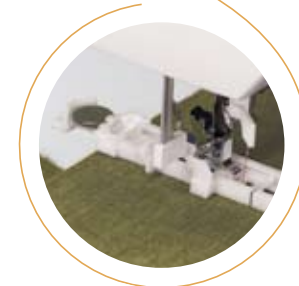

StayBright LED Light™
Luz LED StayBright™

Fully Automatic
One-Step Buttonhole
Ojal Completamente
Automático en un Solo Paso

Built-In Accessory Storage
Almacenamiento de Accesorios Incorporado

SureFit Bobbin™
Bobina SureFit™